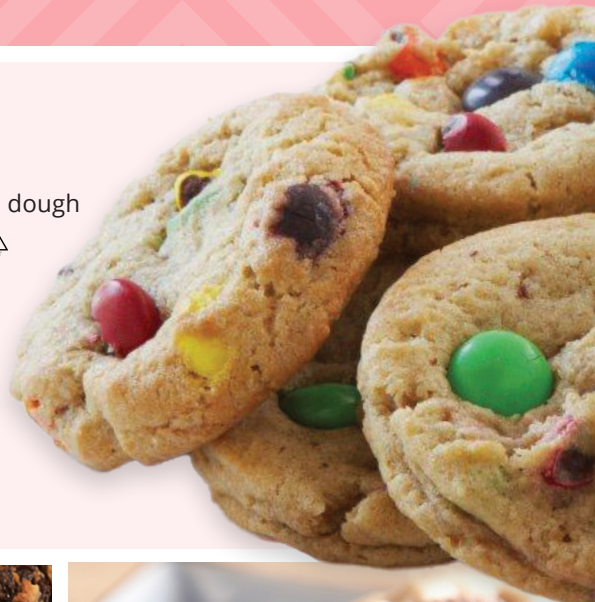

SHOP ONLINE at clairesgourmet.com

36 PRE-PORTIONED
COOKIE DOUGH
PER 2.5 LB BOX

6001 *CHOCOLATE CHIP*
Chocolate chips mixed into our tasty cookie dough. 

6002 *SNICKERDOODLE*
Buttery sweet cookie dough mixed with sugary cinnamon. 

6003 *RAINBOW*
Colorful candy coated chocolates brighten up this delicious cookie dough. 

6004 *OATMEAL RAISIN*
This cookie is made with a wholesome oatmeal and filled with plump raisins. 

6005 *CHOCOLATE CHIP PEANUT BUTTER CUP*
Premium cookie dough loaded with chunky peanut butter cups and milk chocolate chips 